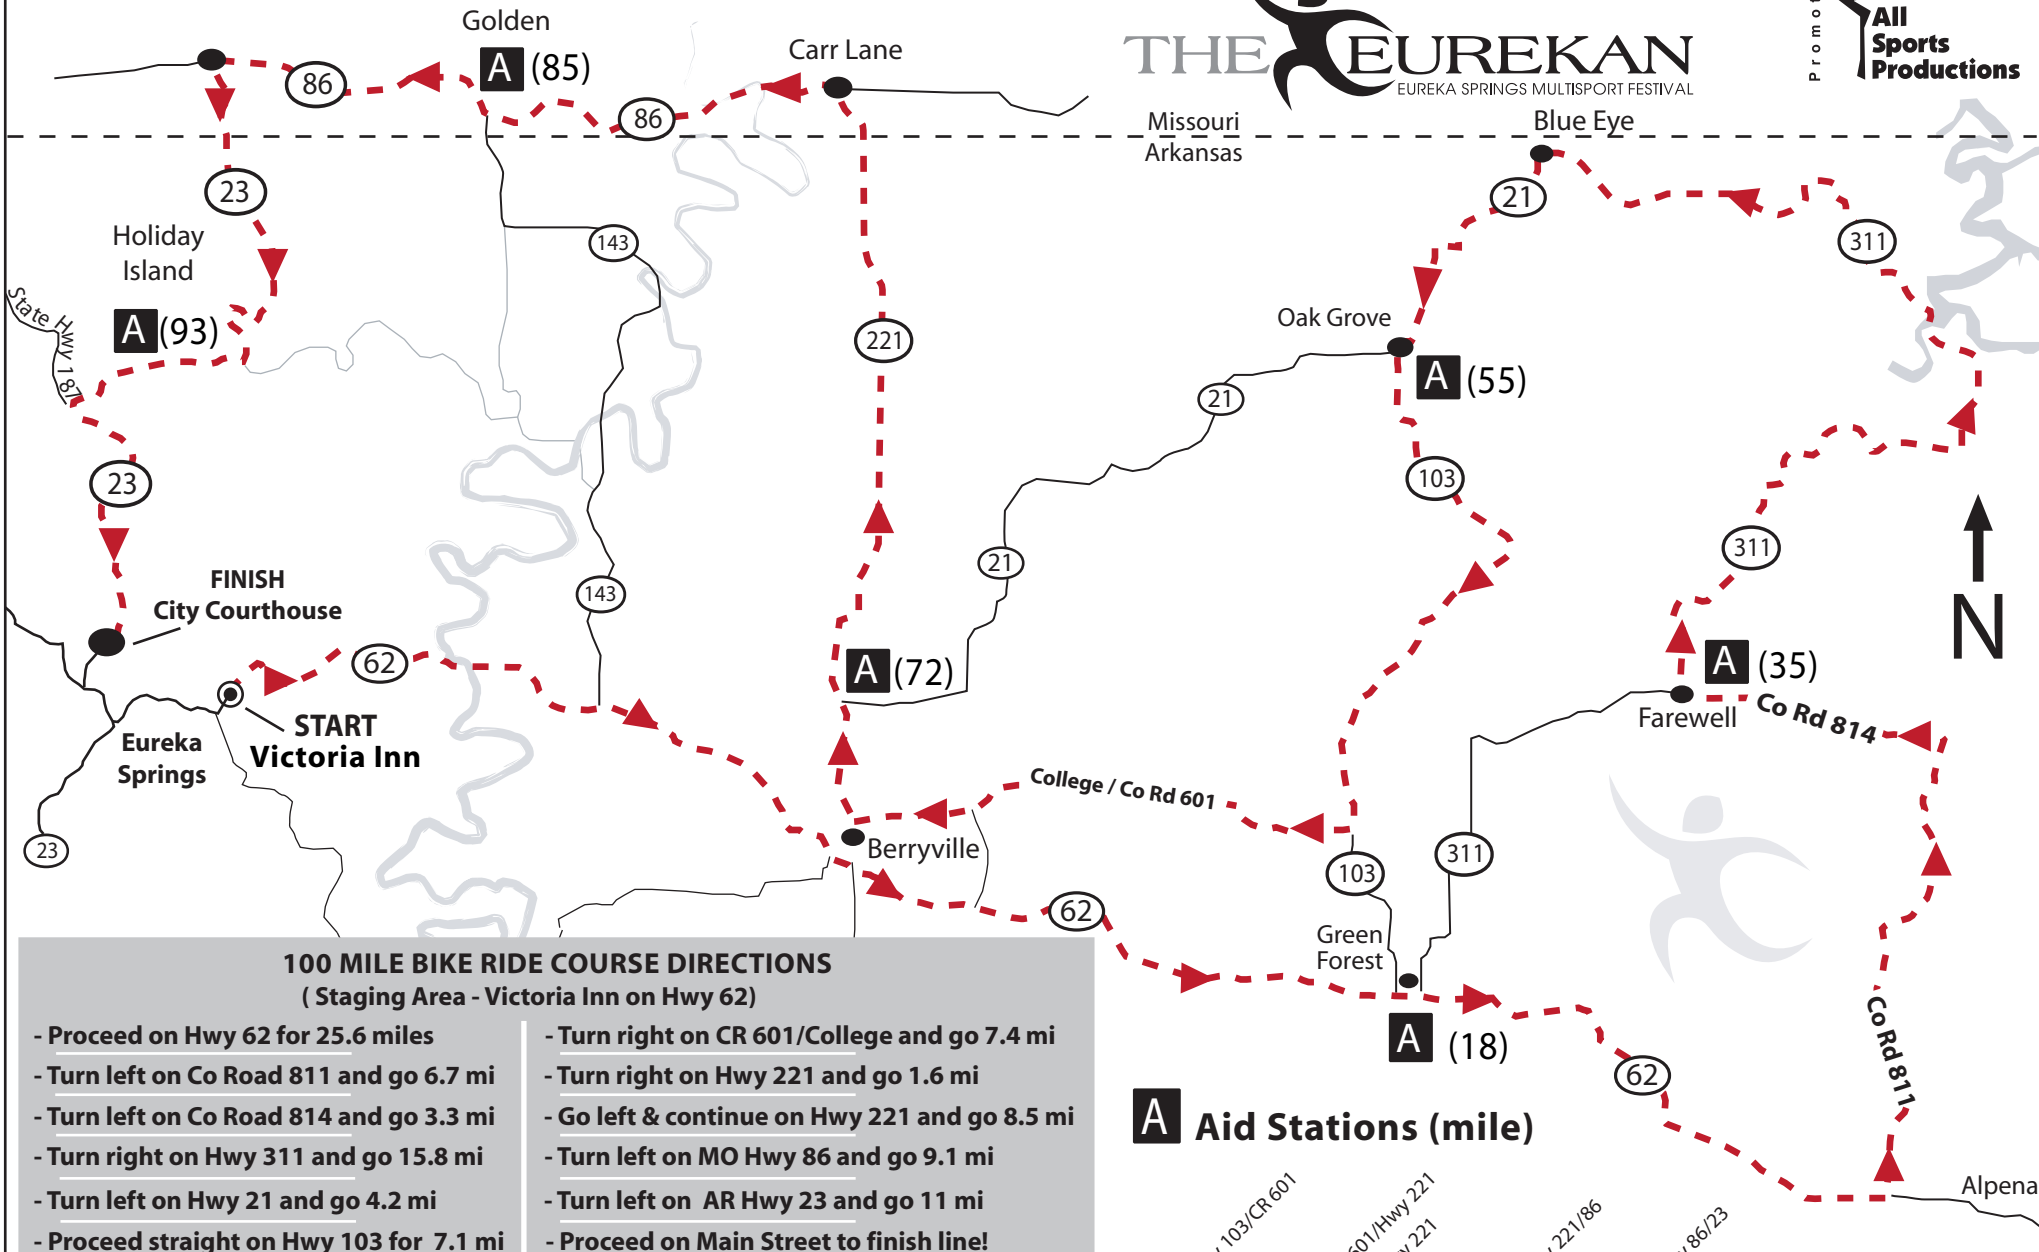

# 100 MILE BIKE RIDE

## 100 MILE BIKE RIDE COURSE DIRECTIONS (Staging Area - Victoria Inn on Hwy 62)

- Proceed on Hwy 62 for 25.6 miles
- Turn left on Co Road 811 and go 6.7 mi
- Turn left on Co Road 814 and go 3.3 mi
- Turn right on Hwy 311 and go 15.8 mi
- Turn left on Hwy 21 and go 4.2 mi
- Proceed straight on Hwy 103 for 7.1 mi
- Turn right on CR 601/College and go 7.4 mi
- Turn right on Hwy 221 and go 1.6 mi
- Go left & continue on Hwy 221 and go 8.5 mi
- Turn left on MO Hwy 86 and go 9.1 mi
- Turn left on AR Hwy 23 and go 11 mi
- Proceed on Main Street to finish line!

## A Aid Stations (mile)