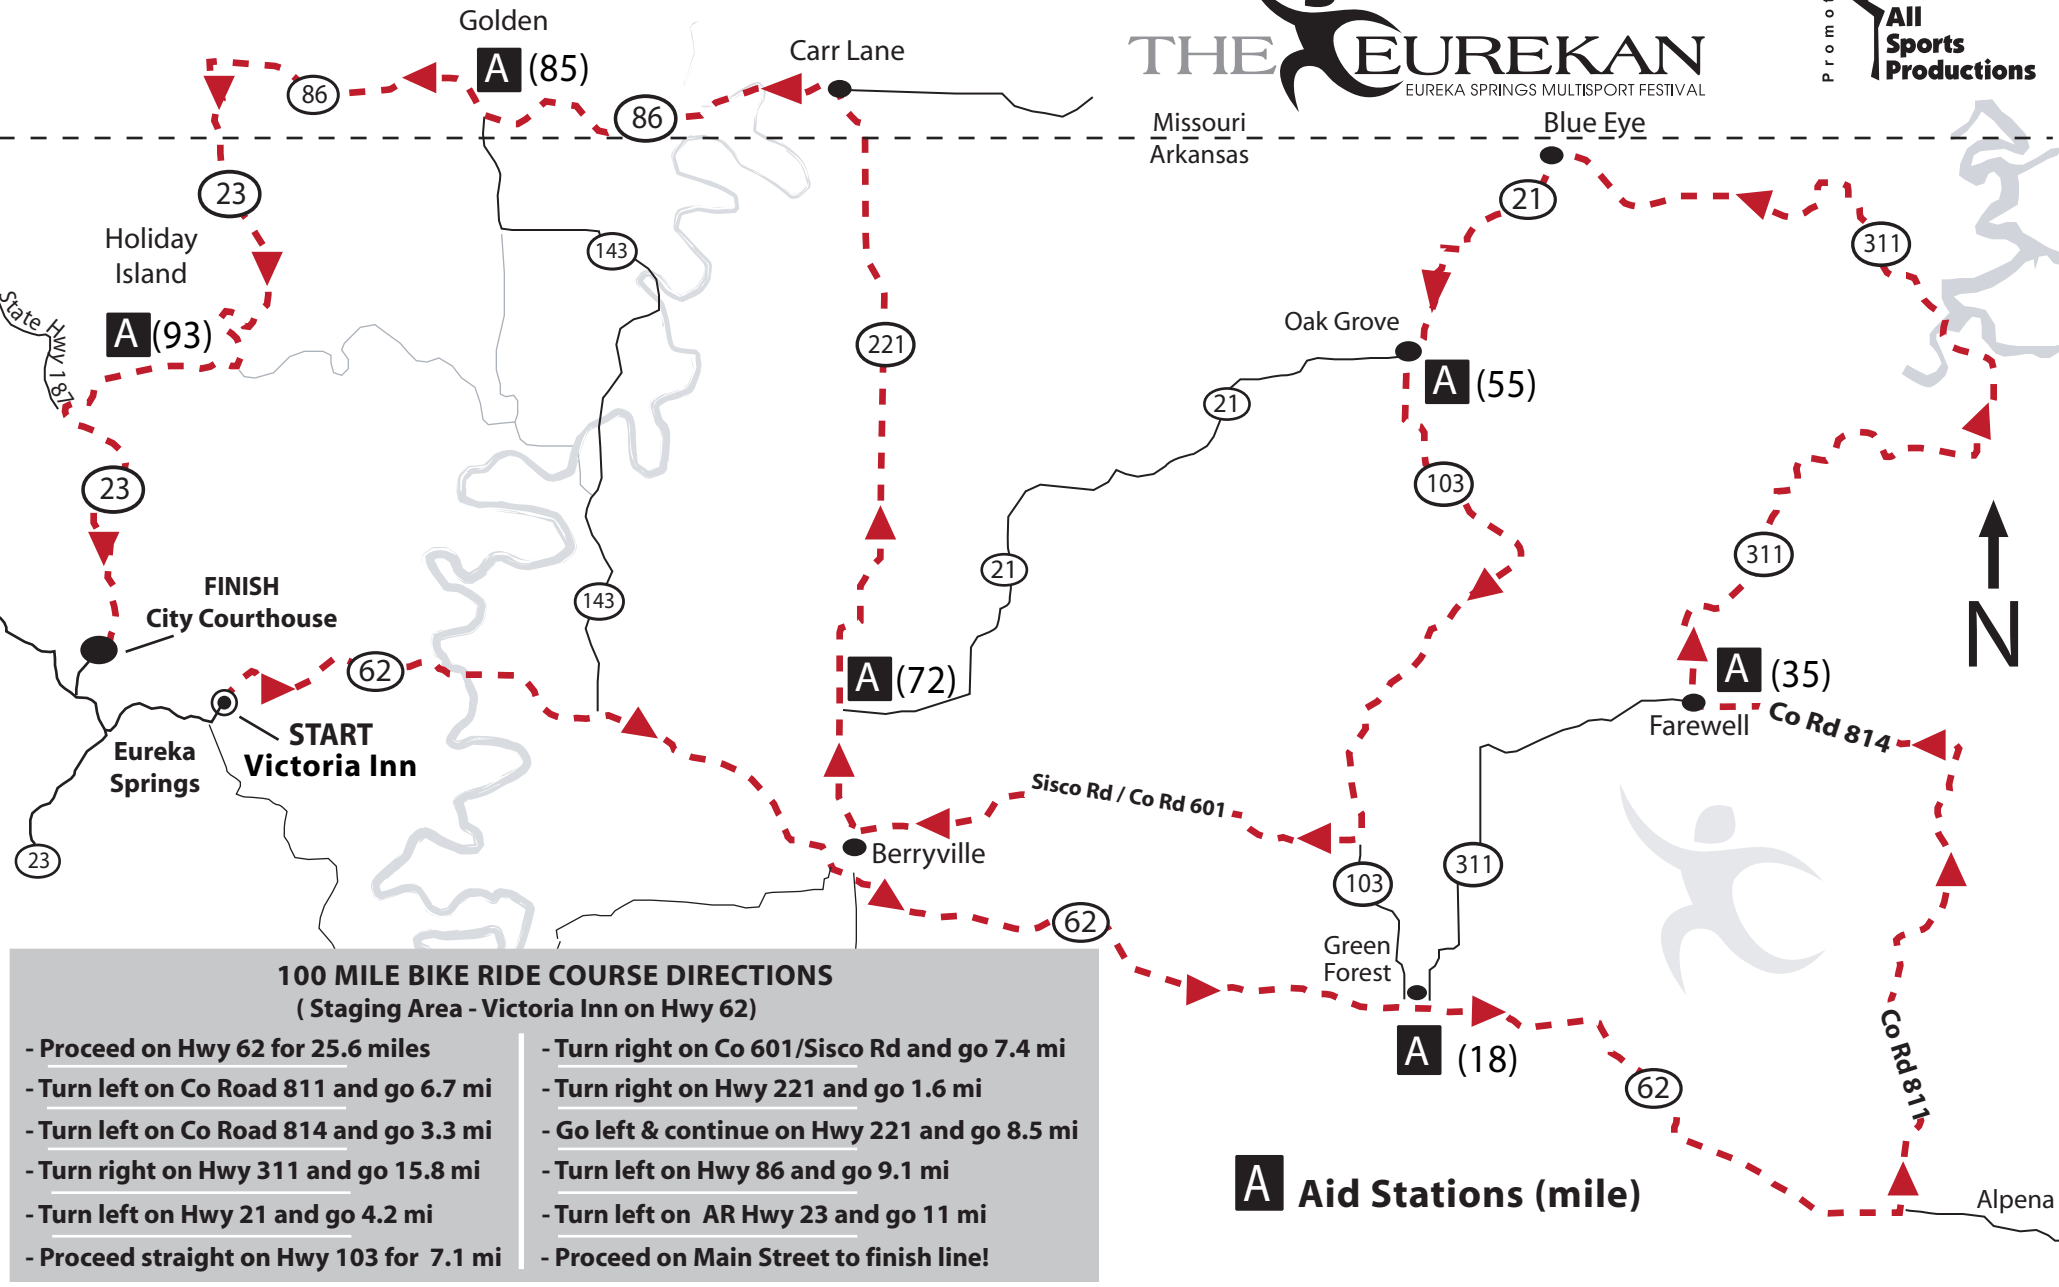

# 100 MILE BIKE RIDE

Missouri  
Arkansas

## 100 MILE BIKE RIDE COURSE DIRECTIONS (Staging Area - Victoria Inn on Hwy 62)

- Proceed on Hwy 62 for 25.6 miles
- Turn left on Co Road 811 and go 6.7 mi
- Turn left on Co Road 814 and go 3.3 mi
- Turn right on Hwy 311 and go 15.8 mi
- Turn left on Hwy 21 and go 4.2 mi
- Proceed straight on Hwy 103 for 7.1 mi
- Turn right on Co 601/Sisco Rd and go 7.4 mi
- Turn right on Hwy 221 and go 1.6 mi
- Go left & continue on Hwy 221 and go 8.5 mi
- Turn left on Hwy 86 and go 9.1 mi
- Turn left on AR Hwy 23 and go 11 mi
- Proceed on Main Street to finish line!

bike course profile