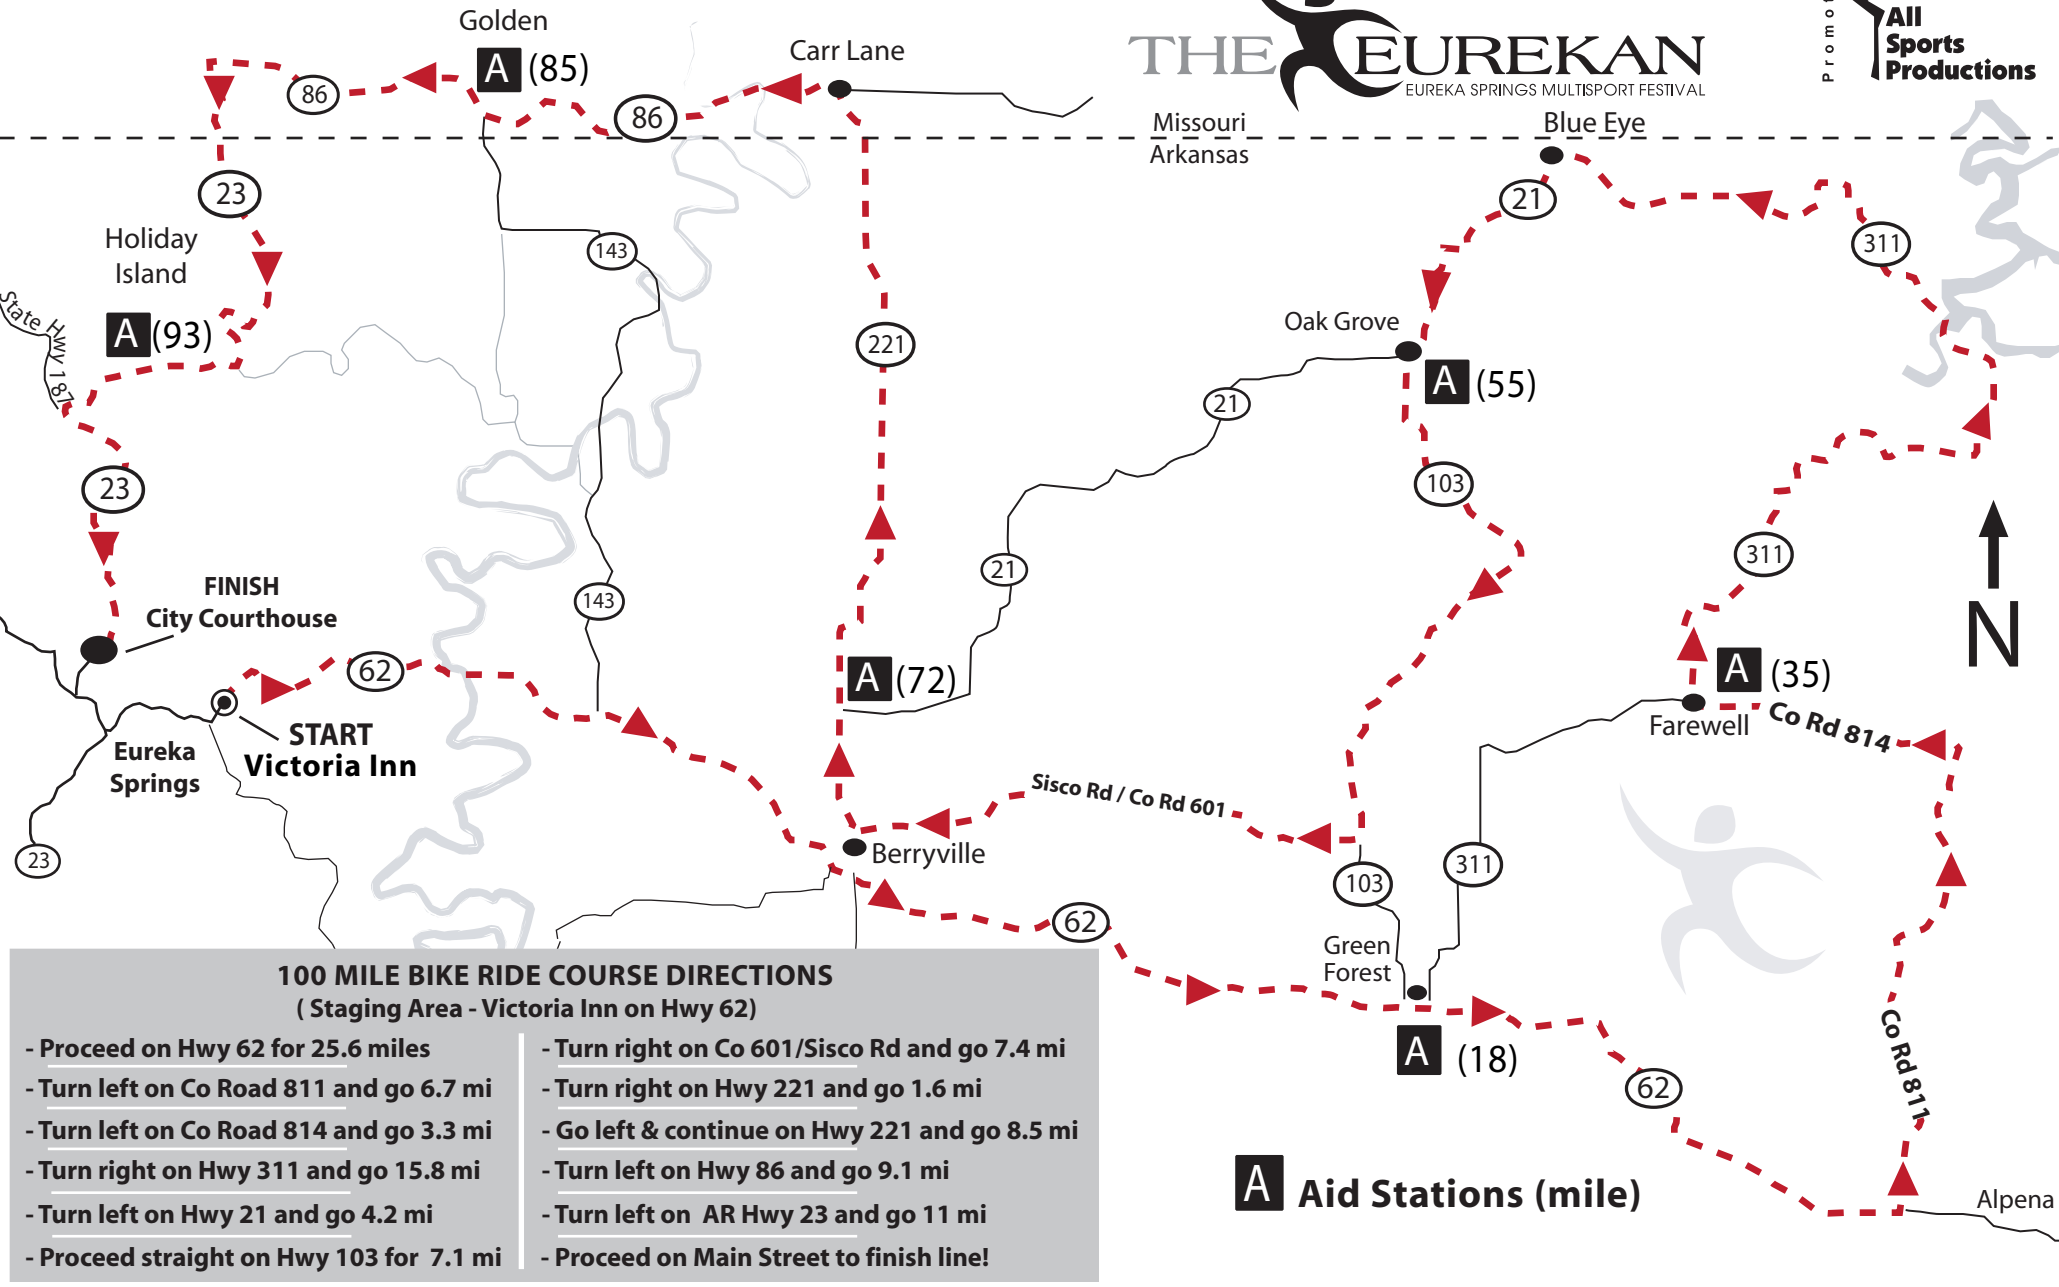

# 100 MILE BIKE RIDE

Missouri  
Arkansas

## 100 MILE BIKE RIDE COURSE DIRECTIONS (Staging Area - Victoria Inn on Hwy 62)

- Proceed on Hwy 62 for 25.6 miles
- Turn left on Co Road 811 and go 6.7 mi
- Turn left on Co Road 814 and go 3.3 mi
- Turn right on Hwy 311 and go 15.8 mi
- Turn left on Hwy 21 and go 4.2 mi
- Proceed straight on Hwy 103 for 7.1 mi
- Turn right on Co 601/Sisco Rd and go 7.4 mi
- Turn right on Hwy 221 and go 1.6 mi
- Go left & continue on Hwy 221 and go 8.5 mi
- Turn left on Hwy 86 and go 9.1 mi
- Turn left on AR Hwy 23 and go 11 mi
- Proceed on Main Street to finish line!

**A** Aid Stations (mile)