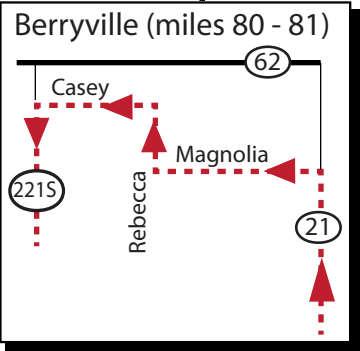

# 100 MILE GRAN FONDO COURSE DIRECTIONS

(Staging Area - Victoria Inn on Hwy 62)

- Proceed on Hwy 62 for 17.8 miles
- Turn left on Hwy 103N for 11.2 mi
- Proceed straight on Hwy 21 for 3.2 mi
- Turn right on Hwy 311 for 22.1 mi
- Turn right on Cherry St for 0.3 mi
- Turn left on Hwy 103N for 0.3 mi
- Straight on Springfield over Hwy 62 for 0.3 mi
- Turn right on 9th St\* for 1.4 mi
- Turn left on Hwy 103S for 9.9 mi
- Turn right on CR 719 for 2.8 mi
- Turn right on Hwy 21 for 10.8 mi
- Turn left on Magnolia for 0.1 mi
- Turn right on Rebecca for 0.05 mi
- Turn left on Casey for 0.35 mi
- Turn left on Hwy 221S for 9.1 mi
- Turn right on CR302 for 6.6 mi
- Turn right on Hwy 62 for 0.3 mi
- Turn left on Passion Play for 1.0 mi
- Turn left on Magnetic\* for 1.0 mi
- Turn left on Hwy 23 for 0.8 mi
- Proceed on Main St to finish line!

\* - 9th St becomes CR 901 during the 1.4 mi stretch

\* - DANGEROUS DESCENT on Magnetic

## 100 MILE GRAN FONDO

**A** Aid Stations (mile)