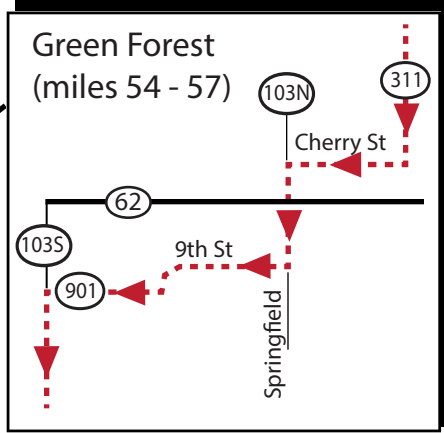

# 100 MILE GRAN FONDO COURSE DIRECTIONS

(Staging Area - Victoria Inn on Hwy 62)

- Proceed on Hwy 62 for 17.8 miles
- Turn left on Hwy 103N for 11.2 mi
- Proceed straight on Hwy 21 for 3.2 mi
- Turn right on Hwy 311 for 22.1 mi
- Turn right on Cherry St for 0.3 mi
- Turn left on Hwy 103N for 0.3 mi
- Straight on Springfield over Hwy 62 for 0.3 mi
- Turn right on 9th St\* for 1.4 mi
- Turn left on Hwy 103S for 9.9 mi
- Turn right on CR 719 for 2.8 mi
- Turn right on Hwy 21 for 10.8 mi
- Turn left on Magnolia for 0.1 mi
- Turn right on Rebecca for 0.05 mi
- Turn left on Casey for 0.35 mi
- Turn left on Hwy 221S for 9.1 mi
- Turn right on CR302 for 6.6 mi
- Turn right on Hwy 62 for 0.3 mi
- Turn left on Passion Play for 1.0 mi
- Turn left on Magnetic\* for 1.0 mi
- Turn left on Hwy 23 for 0.8 mi
- Proceed on Main St to finish line!

\* - 9th St becomes CR 901 during the 1.4 mi stretch

\* - DANGEROUS DESCENT on Magnetic

## 100 MILE GRAN FONDO

**A** Aid Stations (mile)