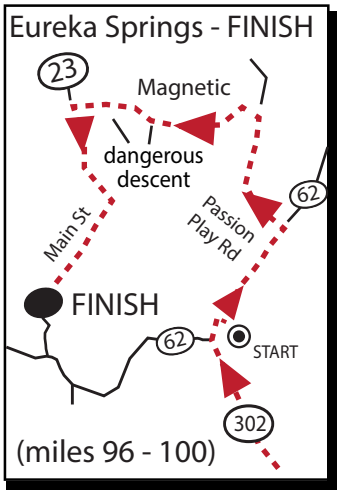

# 100 MILE GRAN FONDO COURSE DIRECTIONS

(Staging Area - Victoria Inn on Hwy 62)

- Proceed on Hwy 62 for 17.8 miles
- Turn left on Hwy 103N for 11.2 mi
- Proceed straight on Hwy 21 for 3.2 mi
- Turn right on Hwy 311 for 22.1 mi
- Turn right on Cherry St for 0.3 mi
- Turn left on Hwy 103N for 0.3 mi
- Straight on Springfield over Hwy 62 for 0.3 mi
- Turn right on 9th St\* for 1.4 mi
- Turn left on Hwy 103S for 9.9 mi
- Turn right on CR 719 for 2.8 mi
- Turn right on Hwy 21 for 10.8 mi
- Turn left on Magnolia for 0.1 mi
- Turn right on Rebecca for 0.05 mi
- Turn left on Casey for 0.35 mi
- Turn left on Hwy 221S for 9.1 mi
- Turn right on CR302 for 6.6 mi
- Turn right on Hwy 62 for 0.3 mi
- Turn left on Passion Play for 1.0 mi
- Turn left on Magnetic\* for 1.0 mi
- Turn left on Hwy 23 for 0.8 mi
- Proceed on Main St to finish line!

\* - 9th St becomes CR 901 during the 1.4 mi stretch

\* - DANGEROUS DESCENT on Magnetic

## 100 MILE GRAN FONDO

**A** Aid Stations (mile)