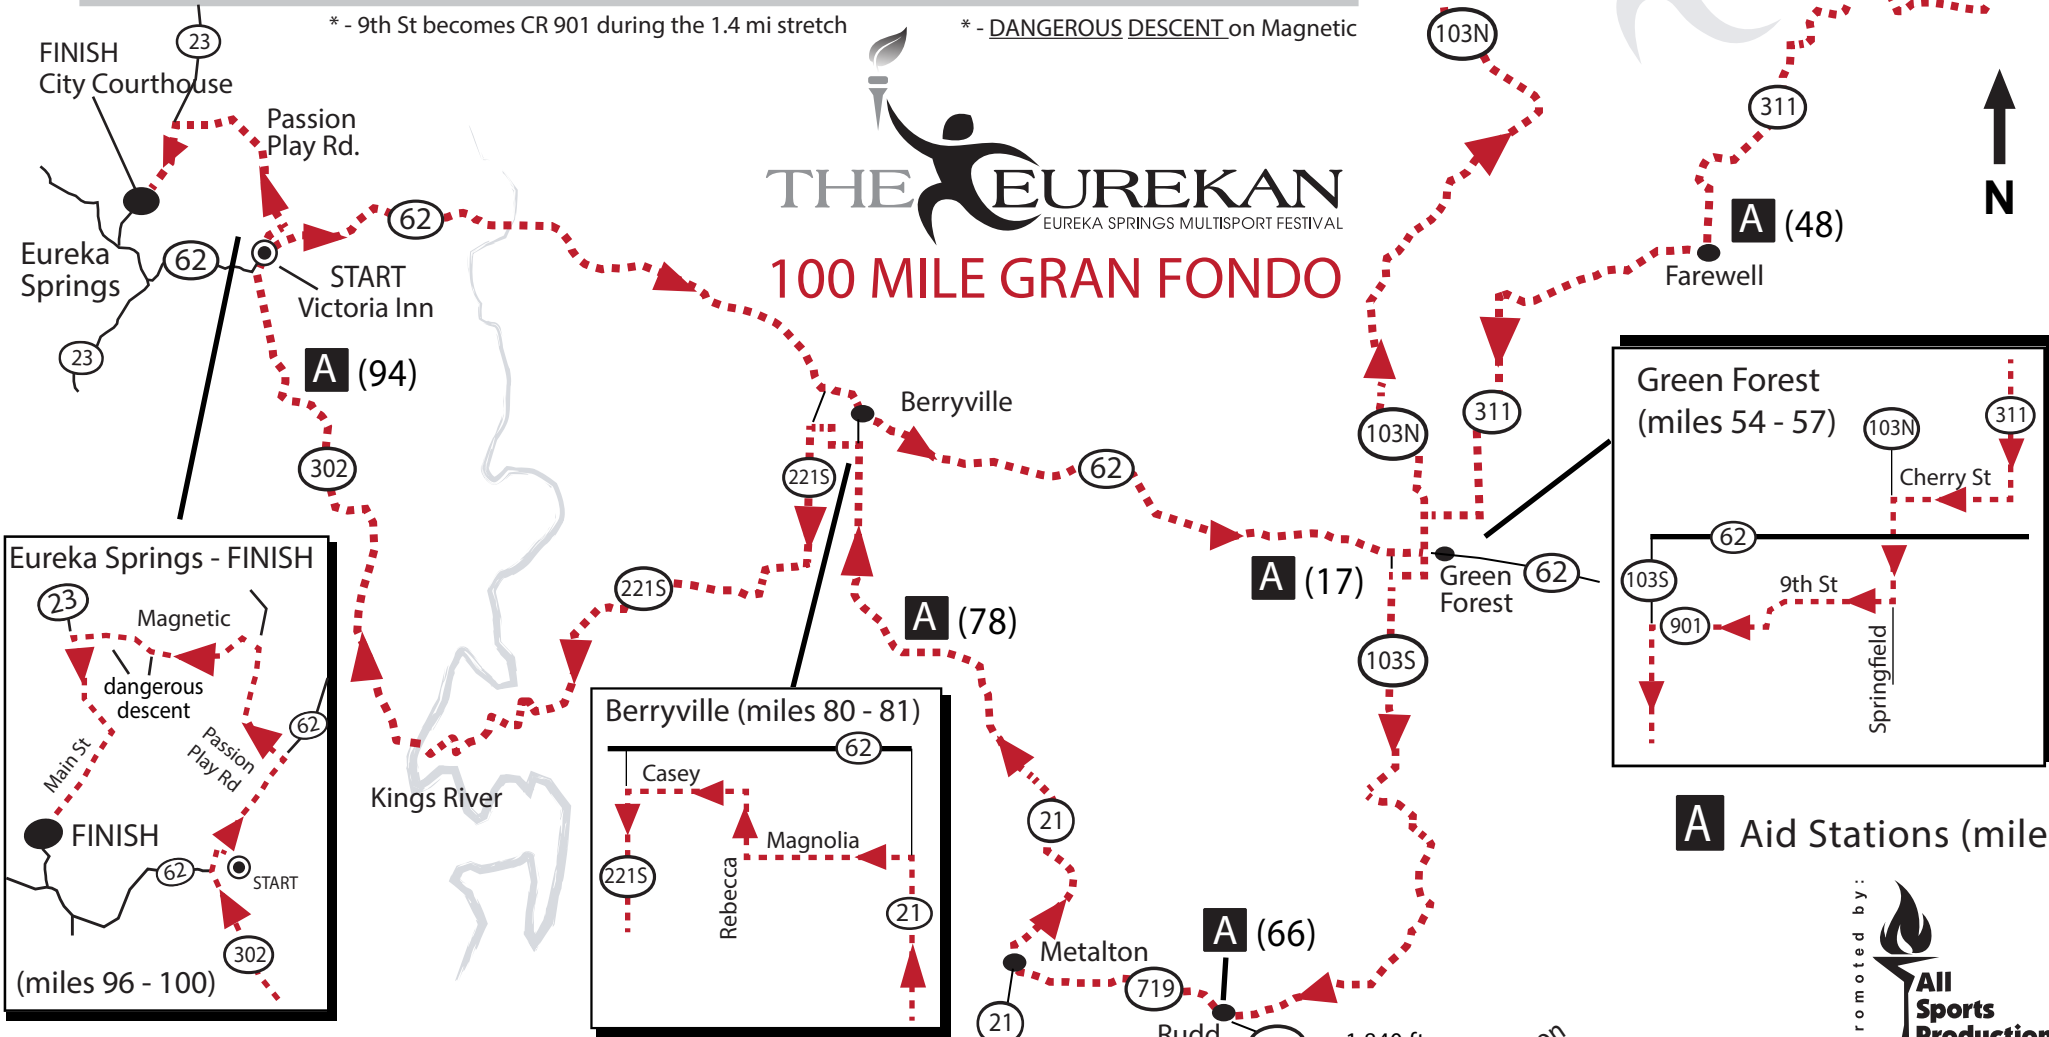

# 100 MILE GRAN FONDO COURSE DIRECTIONS

(Staging Area - Victoria Inn on Hwy 62)

- Proceed on Hwy 62 for 17.8 miles
- Turn left on Hwy 103N for 11.2 mi
- Proceed straight on Hwy 21 for 3.2 mi
- Turn right on Hwy 311 for 22.1 mi
- Turn right on Cherry St for 0.3 mi
- Turn left on Hwy 103N for 0.3 mi
- Straight on Springfield over Hwy 62 for 0.3 mi
- Turn right on 9th St\* for 1.4 mi
- Turn left on Hwy 103S for 9.9 mi
- Turn right on CR 719 for 2.8 mi
- Turn right on Hwy 21 for 10.8 mi
- Turn left on Magnolia for 0.1 mi
- Turn right on Rebecca for 0.05 mi
- Turn left on Casey for 0.35 mi
- Turn left on Hwy 221S for 9.1 mi
- Turn right on CR302 for 6.6 mi
- Turn right on Hwy 62 for 0.3 mi
- Turn left on Passion Play for 1.0 mi
- Turn left on Magnetic\* for 1.0 mi
- Turn left on Hwy 23 for 0.8 mi
- Proceed on Main St to finish line!

\* - 9th St becomes CR 901 during the 1.4 mi stretch

\* - DANGEROUS DESCENT on Magnetic

## 100 MILE GRAN FONDO

**A** Aid Stations (mile)