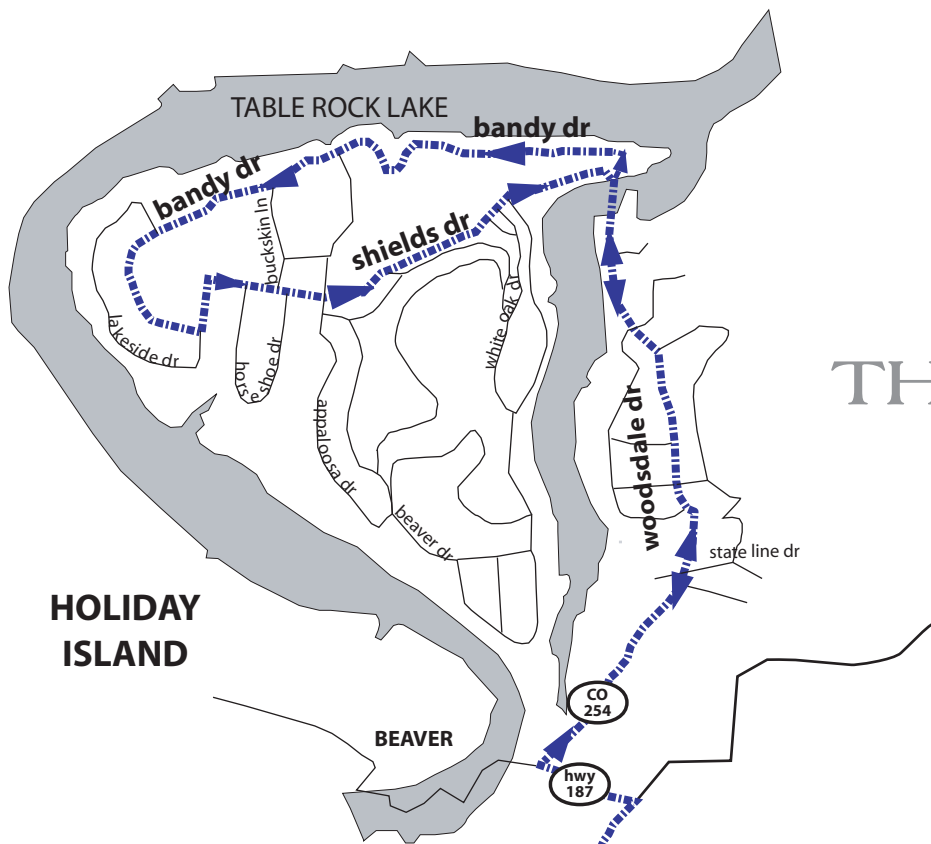

21 MILE BIKE RIDE

EUREKA SPRINGS

FINISH

START
Victoria Inn

21 MILE RIDE COURSE DIRECTIONS (Staging Area - Victoria Inn on Hwy 62)

- Proceed west on Hwy 62 for 2 miles
- Proceed north on Hwy 23 for 5 miles
- Turn left on Hwy 187 and go 2 mi
- Turn right on CR 254 (woodsdales dr) go 1.8 mi
- Turn right onto Bandy Dr and go .8 mi
- Stay right on Bandy Dr and go .7 mi
- Left on Lakeside, Right on Shields go .9 mi
- Turn right on Woodsdale and go 1.8 mi
- Turn left on Hwy 187 and go 2 mi
- Return to Eureka Springs on Hwy 23

bike course profile