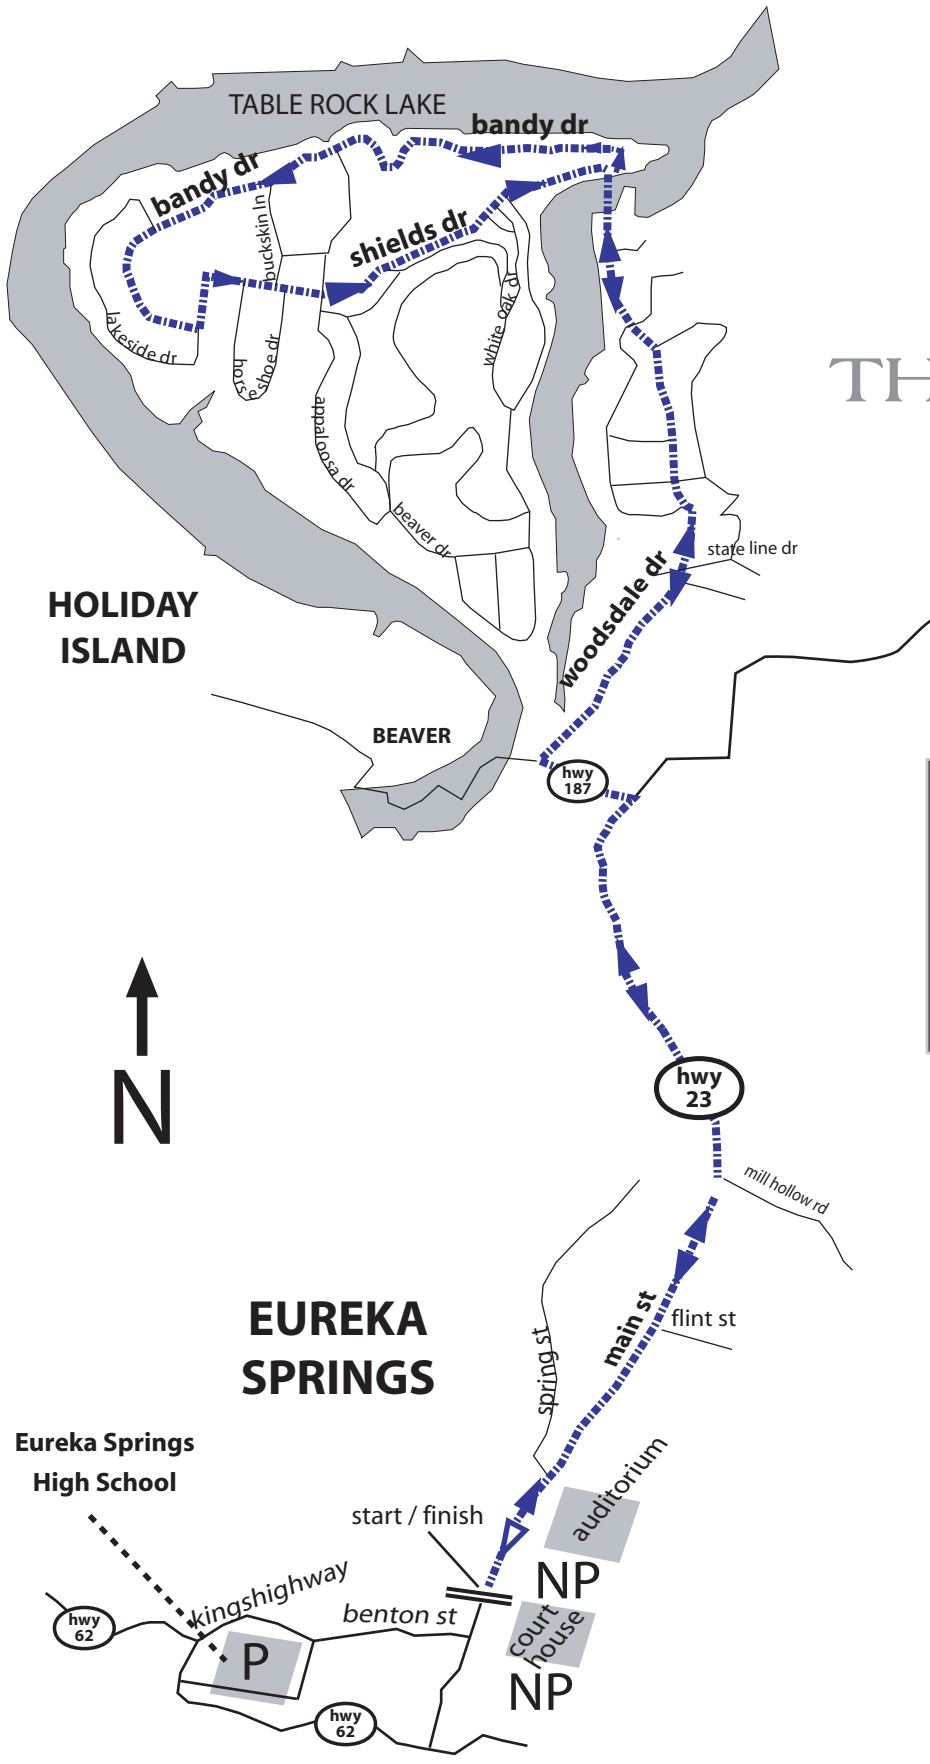

20 MILE BIKE RIDE

20 MILE RIDE PARKING INSTRUCTIONS
 (high school parking lot)
 Location:
 intersection of Hwy 62 / Kingshighway

- Free parking available at high school
- From High School proceed on Benton St to Main St and left into courthouse parking lot

20 MILE RIDE COURSE DIRECTIONS
 (Staging Area - City Courthouse on Main St)

- Proceed north on Hwy 23 for 4 miles
- Turn left on Hwy 187 and go 2 mi
- Turn right on Woodsdale Dr and go 1.8 mi
- Turn right onto Bandy Dr and go .8 mi
- Stay right on Bandy Dr and go .7 mi
- Left on Lakeside, Right on Shields go .9 mi
- Turn right on Wooddale and go 1.8 mi
- Return to Eureka on Hwy 187, Hwy 23

P parking
NP no parking

bike course profile