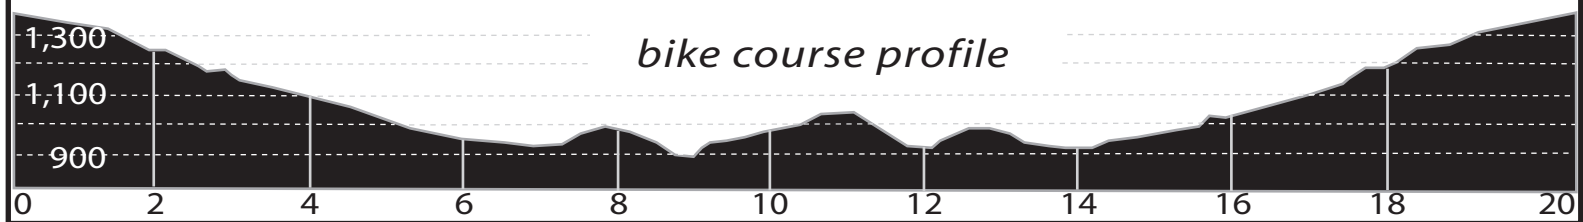

20 MILE BIKE RIDE

20 MILE RIDE PARKING INSTRUCTIONS
(high school parking lot)
Location:
intersection of Hwy 62 / Kingshighway

- Free parking available at high school
- From High School proceed on Benton St to Main St and left into courthouse parking lot

20 MILE RIDE COURSE DIRECTIONS
(Staging Area - City Courthouse on Main St)

- Proceed north on Hwy 23 for 4 miles
- Turn left on Hwy 187 and go 2 mi
- Turn right on Woodsdale Dr and go 1.8 mi
- Turn right onto Bandy Dr and go .8 mi
- Stay right on Bandy Dr and go .7 mi
- Left on Lakeside, Right on Shields go .9 mi
- Turn right on Wooddale and go 1.8 mi
- Return to Eureka on Hwy 187, Hwy 23

P parking
NP no parking