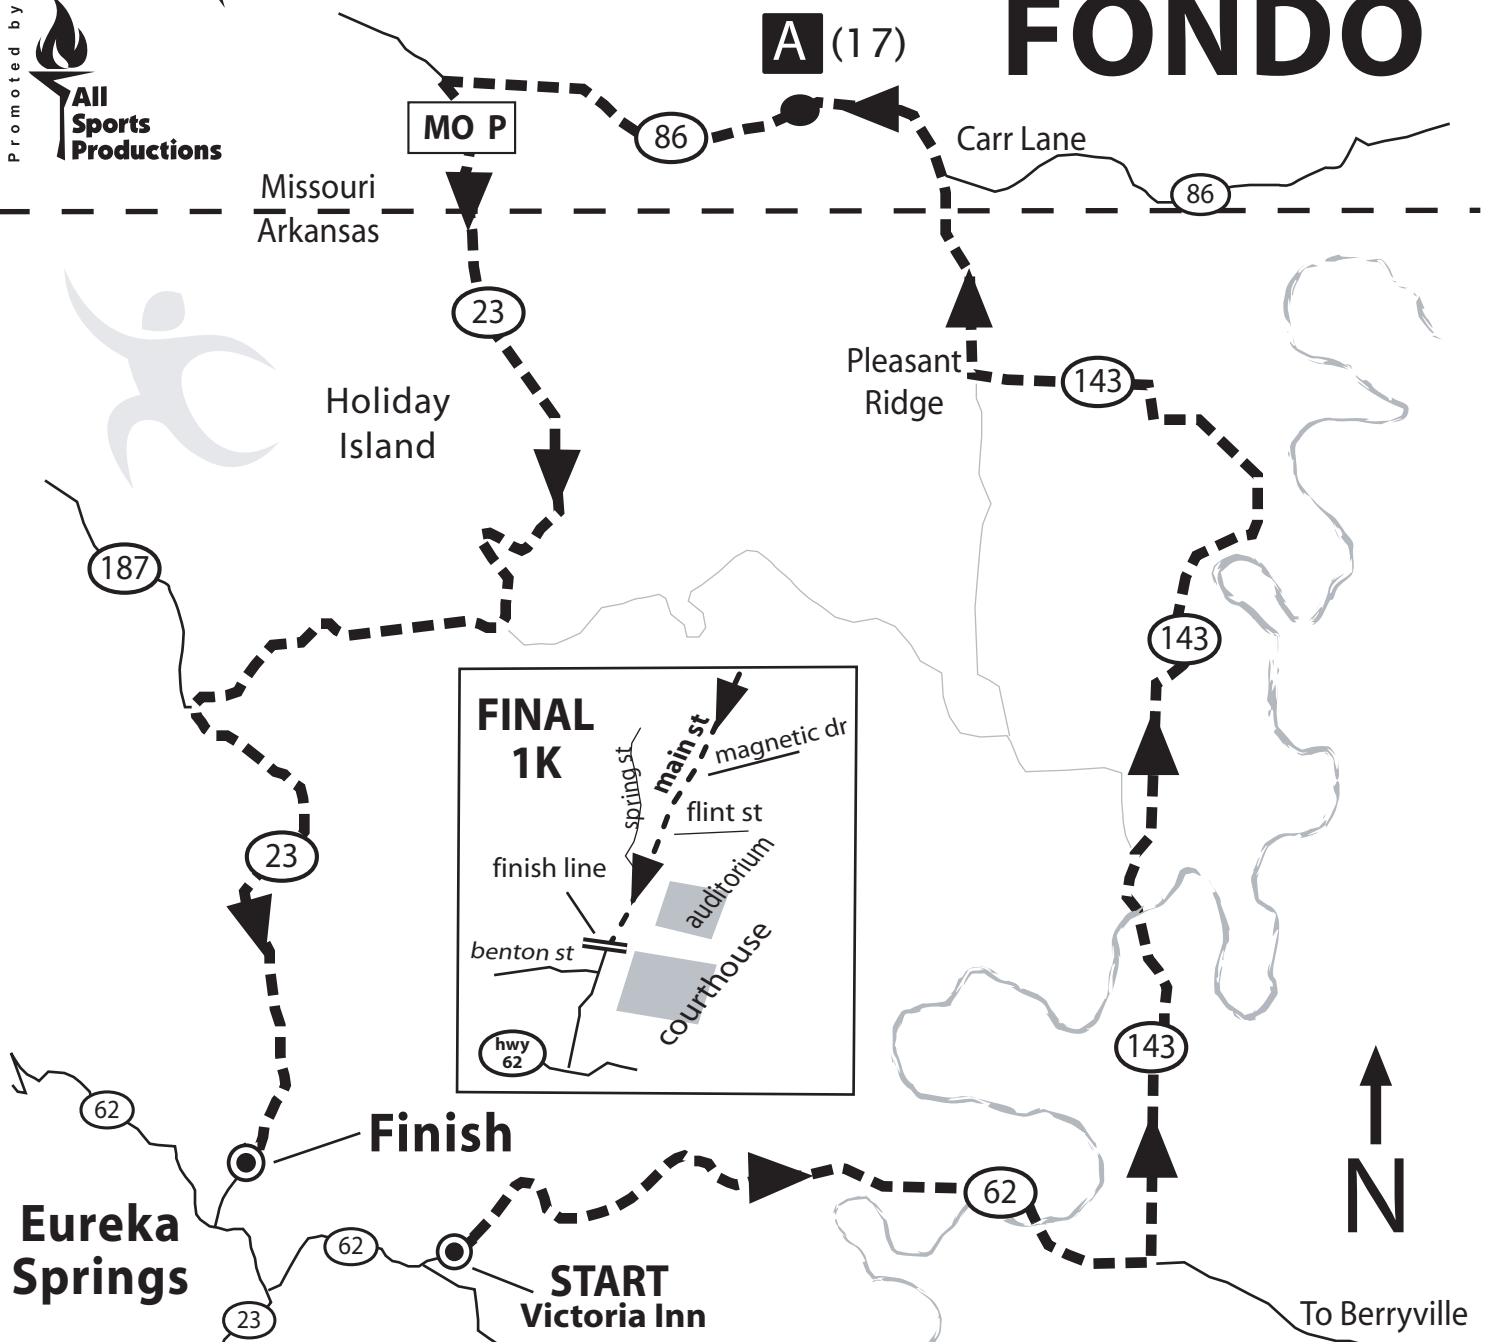

# 32 MILE GRAN FONDO

Promoted by:  
**All Sports Productions**

**32 MILE RIDE COURSE DIRECTIONS**  
(Staging Area - Victoria Inn on Hwy 62)

- Proceed on Hwy 62 for 5.8 miles
- Turn left on Hwy 143 and go 10.4 mi
- Turn left on Main Street to finish line!
- Turn left on Hwy 86 and go 4 mi
- Turn left on MO P / Hwy 23 and go 11 mi

**A**  
**Aid Station (mile)**