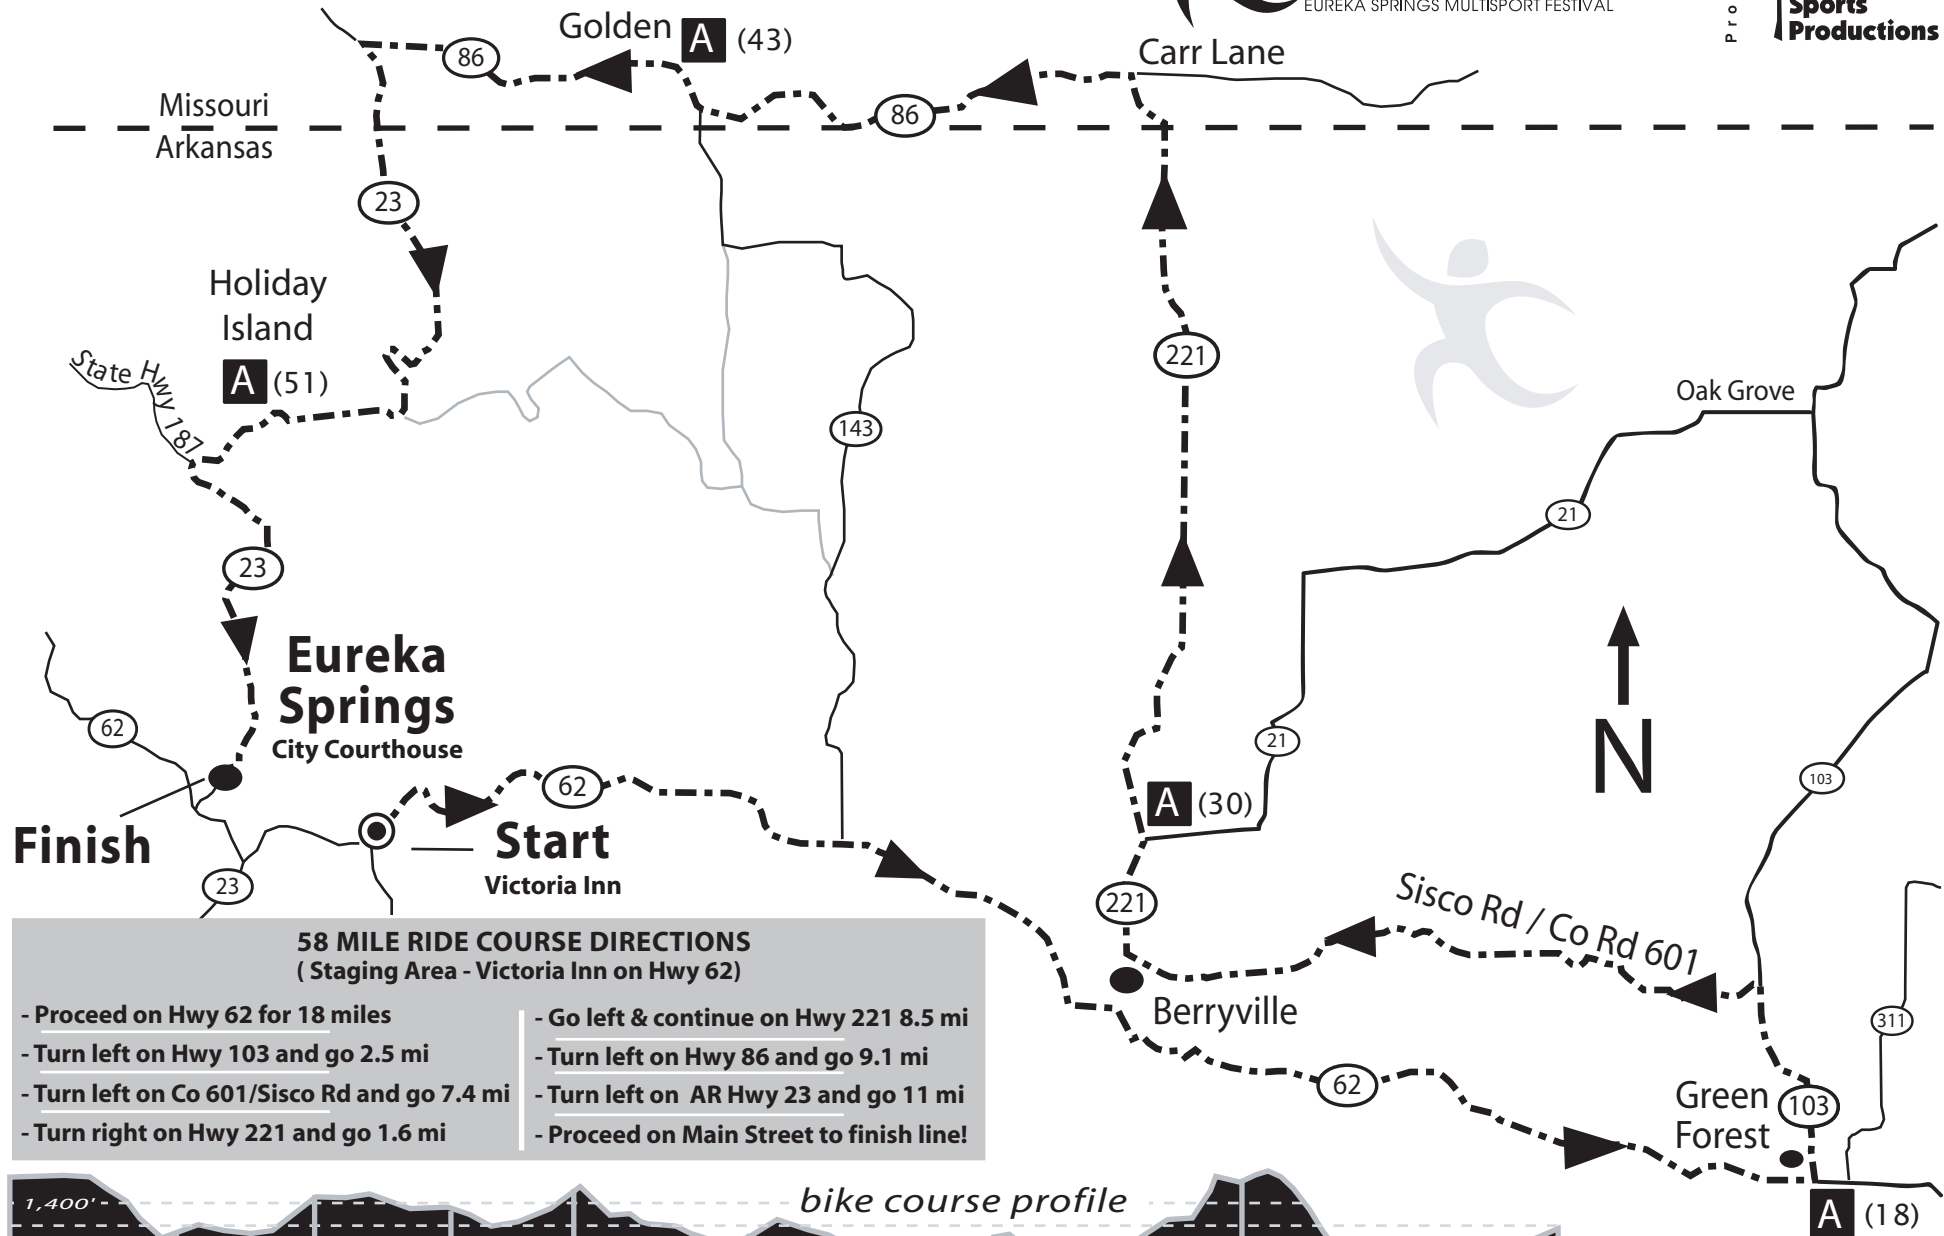

# 58 MILE RIDE

- 58 MILE RIDE COURSE DIRECTIONS**  
(Staging Area - Victoria Inn on Hwy 62)
- Proceed on Hwy 62 for 18 miles
  - Turn left on Hwy 103 and go 2.5 mi
  - Turn left on Co 601/Sisco Rd and go 7.4 mi
  - Turn right on Hwy 221 and go 1.6 mi
  - Go left & continue on Hwy 221 8.5 mi
  - Turn left on Hwy 86 and go 9.1 mi
  - Turn left on AR Hwy 23 and go 11 mi
  - Proceed on Main Street to finish line!

**A Aid Stations (mile)**