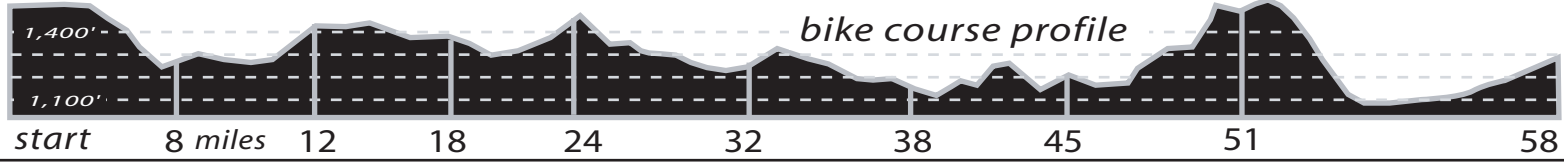

# 58 MILE RIDE

- 58 MILE RIDE COURSE DIRECTIONS**  
(Staging Area - Victoria Inn on Hwy 62)
- Proceed on Hwy 62 for 18 miles
  - Turn left on Hwy 103 and go 2.5 mi
  - Turn left on Co 601/Sisco Rd and go 7.4 mi
  - Turn right on Hwy 221 and go 1.6 mi
  - Go left & continue on Hwy 221 8.5 mi
  - Turn left on Hwy 86 and go 9.1 mi
  - Turn left on AR Hwy 23 and go 11 mi
  - Proceed on Main Street to finish line!

**A Aid Stations (mile)**