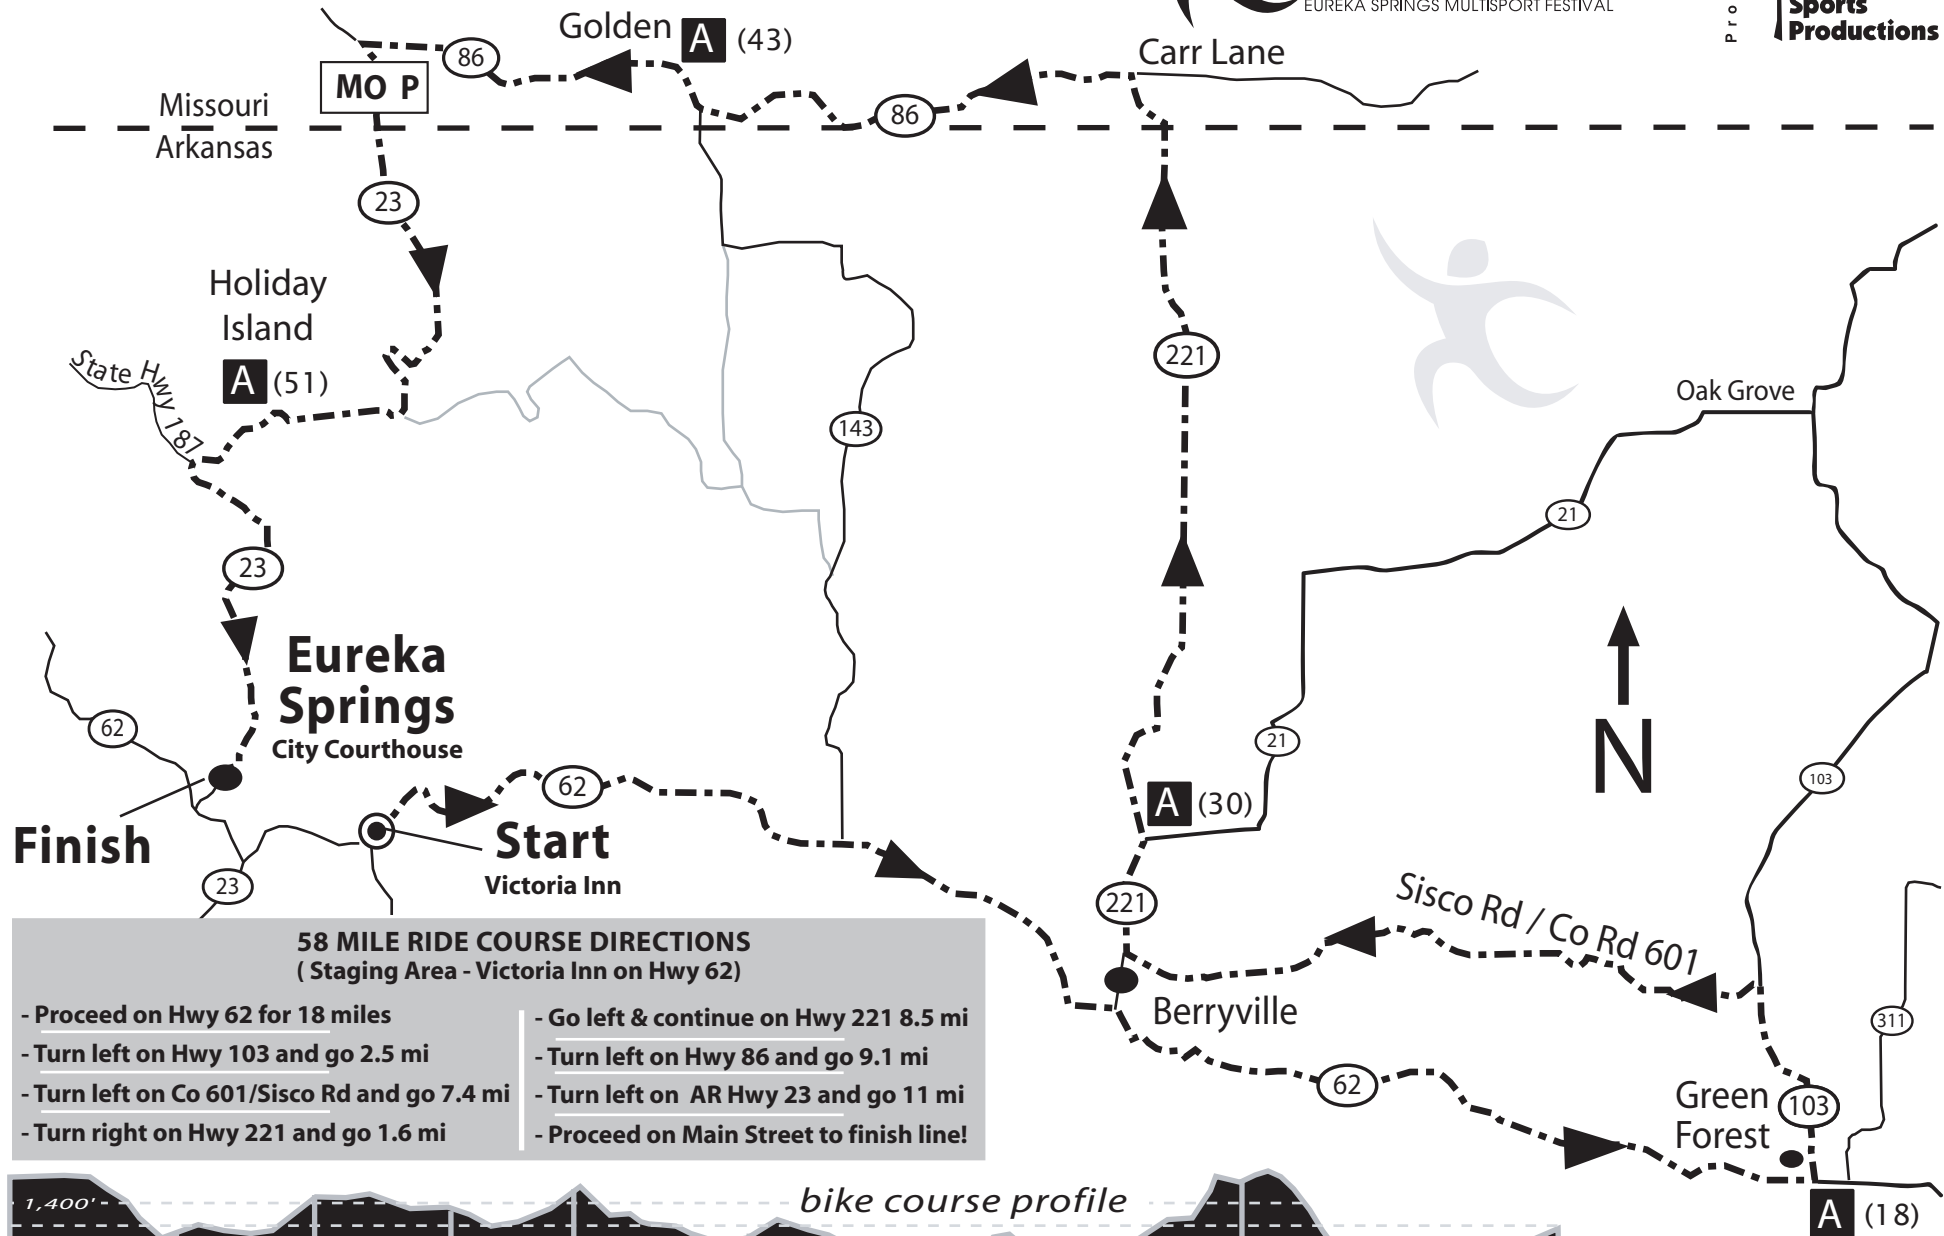

58 MILE RIDE

58 MILE RIDE COURSE DIRECTIONS (Staging Area - Victoria Inn on Hwy 62)

- Proceed on Hwy 62 for 18 miles
- Turn left on Hwy 103 and go 2.5 mi
- Turn left on Co 601/Sisco Rd and go 7.4 mi
- Turn right on Hwy 221 and go 1.6 mi
- Go left & continue on Hwy 221 8.5 mi
- Turn left on Hwy 86 and go 9.1 mi
- Turn left on AR Hwy 23 and go 11 mi
- Proceed on Main Street to finish line!

A Aid Stations (mile)